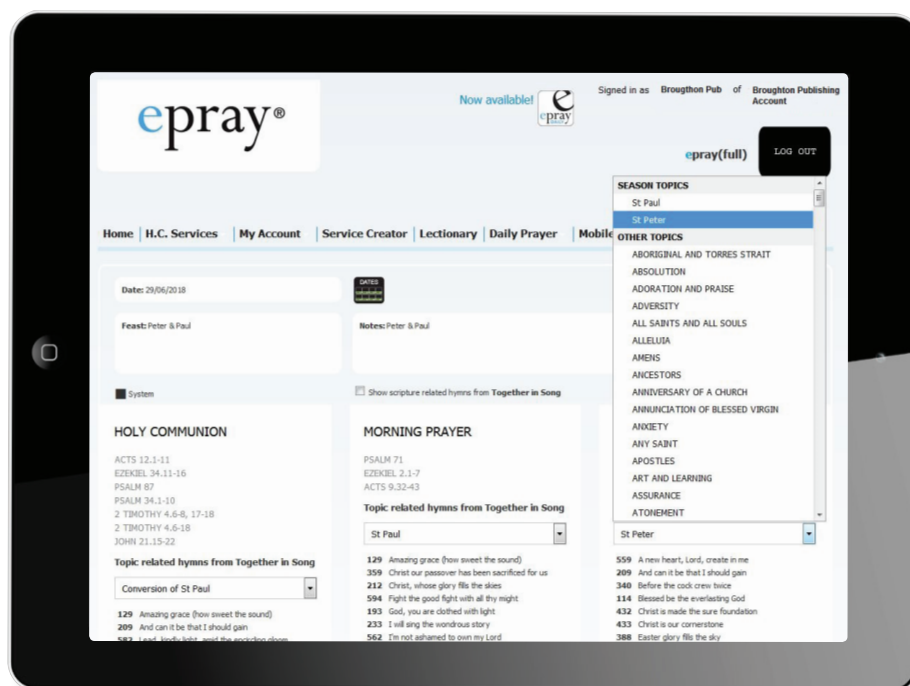

What is epray?

An easy to use, web based resource which simplifies planning and preparation for worship.

The Service Creator in epray allows users to customise all services from APBA and insert the readings and collects. You can then export to a MS Word file for printing or import the MS Word file to PowerPoint.

The Service Creator also allows to you personalise services such as Baptisms, Weddings and Funerals with the names of the individuals. Printing personalised event booklets made easy!

Your epray subscription also includes copyright permission for photocopying, printing and data projection to use all copyright material from APBA, and Bible references from the NIV and NRSV in public services.

Book of Common Prayer

The *Book of Common Prayer* (BCP) is available in the epray app for daily services. Its centuries old forms offer lyrical inspiration for your own daily prayers.

Special thanks to the Prayer Book Society for their funding to add this to epray.